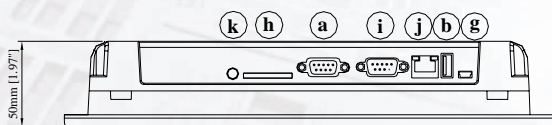

单位：毫米

外形尺寸图

Front View

Side View

Rear View

Bottom View

a	Com1 RS485, Com3 RS485, Com3 RS232	f	VESA 75mm screw holes
b	USB Host port	g	USB Client port
c	Fuse	h	SD card slot
d	Power connector	i	Com1 RS232, Com2 RS232
e	DIP SW & Reset button	j	Ethernet port (RJ-45)
		k	Line out